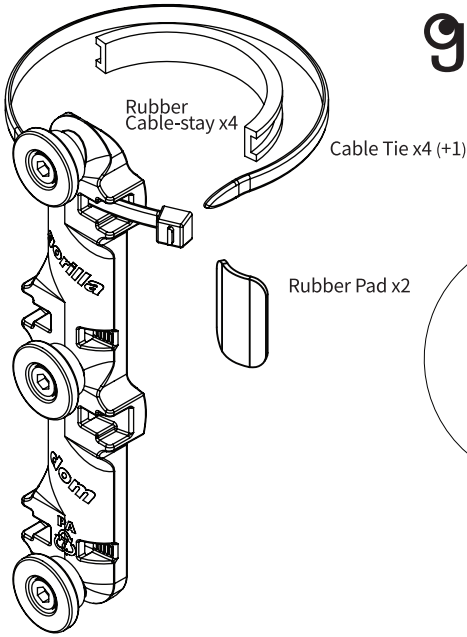

# gorilla clip

3 cleats for **gorilla cage**

Universal contact shape  
fits most forks/frames

2 cleats for **monkii** family

- ⚠ Do not operate while riding.  
請勿騎乘時操作
- ⚠ Maximum load: 1.6 kg / 3.5 lb  
最大荷重: 1.6 公斤