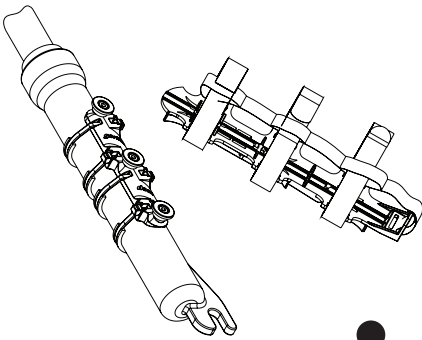

# gorilla clip

3 cleats for **gorilla cage**

Universal contact shape  
fits most forks/frames

2 cleats for **monkii** family

- ⚠ Do not operate while riding.  
請勿騎乘時操作
- ⚠ Maximum load: 1.6 kg / 3.5 lb  
最大荷重: 1.6 公斤