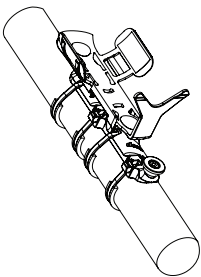

# gorilla clip

3 cleats for **gorilla cage**

Universal contact shape  
fits most forks/frames

2 cleats for **monkii** family

- ⚠ Do not operate while riding.  
請勿騎乘時操作
- ⚠ Maximum load: 1.6 kg / 3.5 lb  
最大荷重: 1.6 公斤