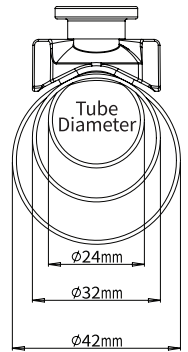

# gorilla clip

3 cleats for **gorilla cage**

Universal contact shape  
fits most forks/frames

2 cleats for **monkii** family

- ⚠ Do not operate while riding.  
請勿騎乘時操作
- ⚠ Maximum load: 1.6 kg / 3.5 lb  
最大荷重: 1.6 公斤