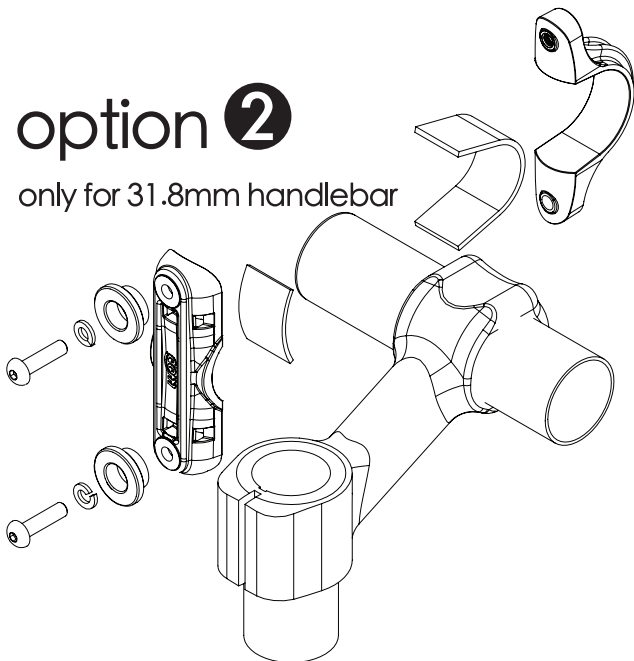

monkii corset

ADVENTURE CYCLING.BIKE PACKING.TOURING

option 1

option 2

only for 31.8mm handlebar

⚠ 2 x Cable ties must be pulled up very tight and checked regularly for tightness.

⚠ Do not operate while riding.

⚠ Maximum load: 1.6 kg / 3.5 lb