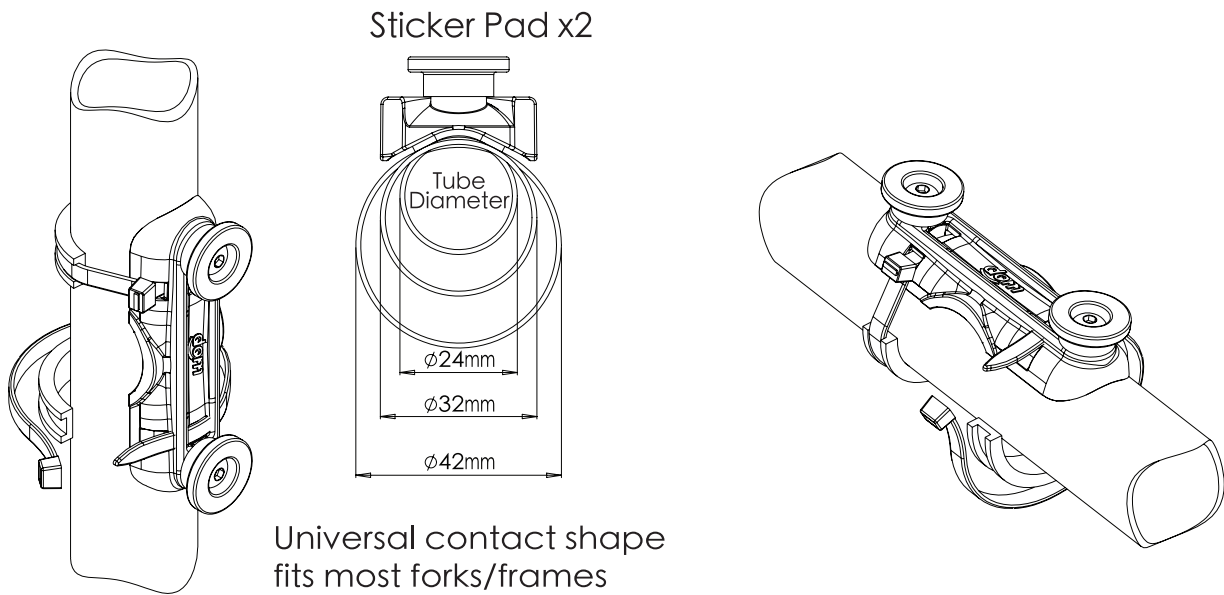

monkii corset

ADVENTURE CYCLING.BIKE PACKING.TOURING

option 1

option 2

only for 31.8mm handlebar

⚠ 2 x Cable ties must be pulled up very tight and checked regularly for tightness.

⚠ Do not operate while riding.

⚠ Maximum load: 1.6 kg / 3.5 lb